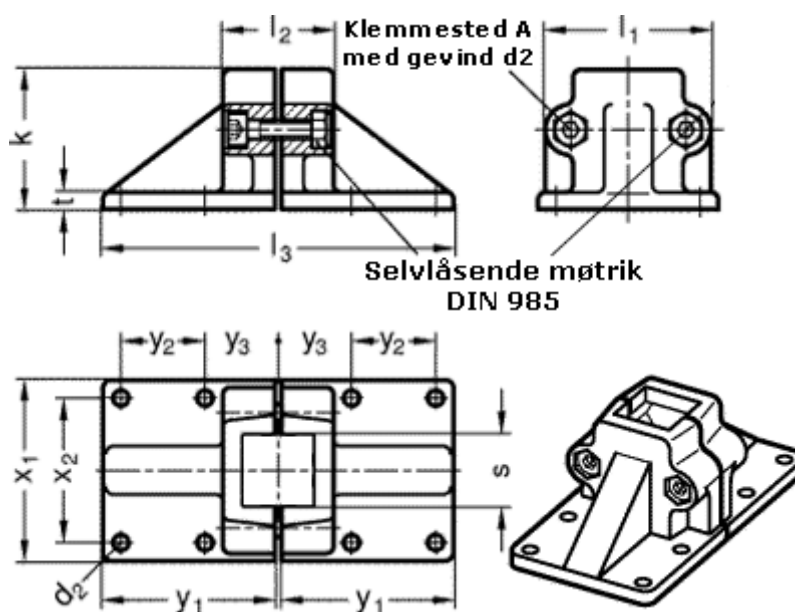

Article number: 20167V452BL

Description: Wide base clamp GN167-V45-2-BL
GN167

Measures

d2 = 11	x1 = 115
d3 = M10	x2 = 90
k = 91	y1 = 108
l1 = 98	y2 = 50
l2 = 70	y3 = 45
l3 = 218	
S = V45	
t = 14	